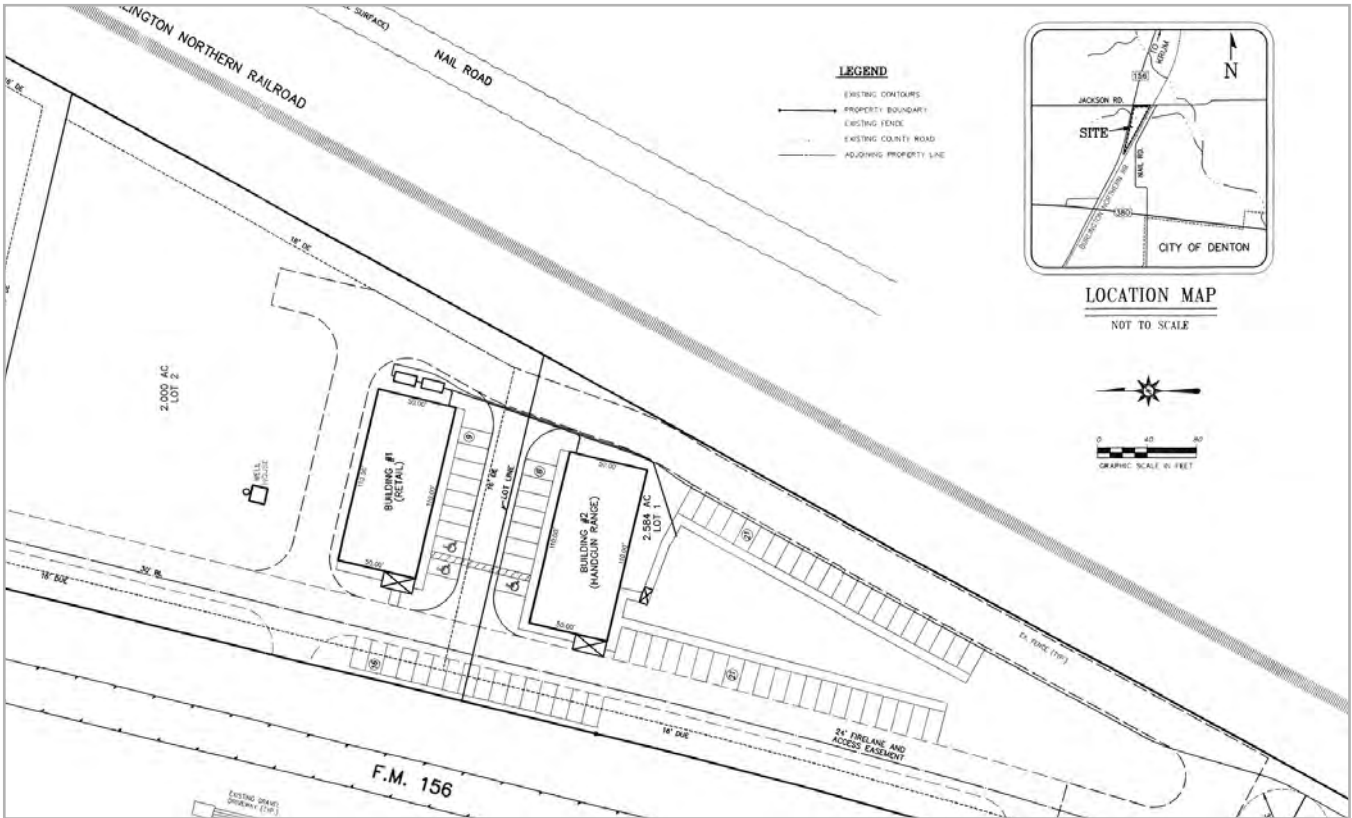

For Sale

- Thousands of homes surrounding this site coming soon.