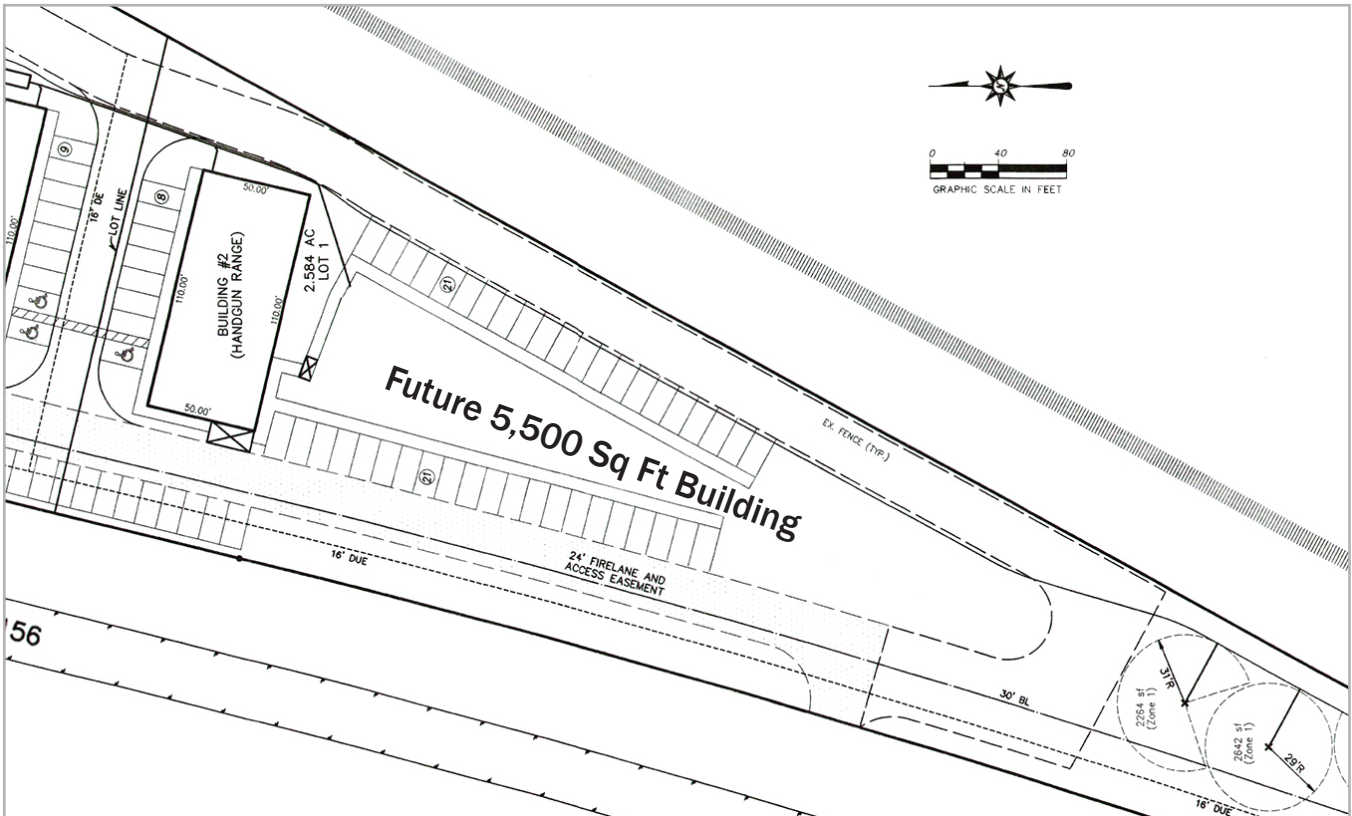

For Sale

- Thousands of homes surrounding this site coming soon.